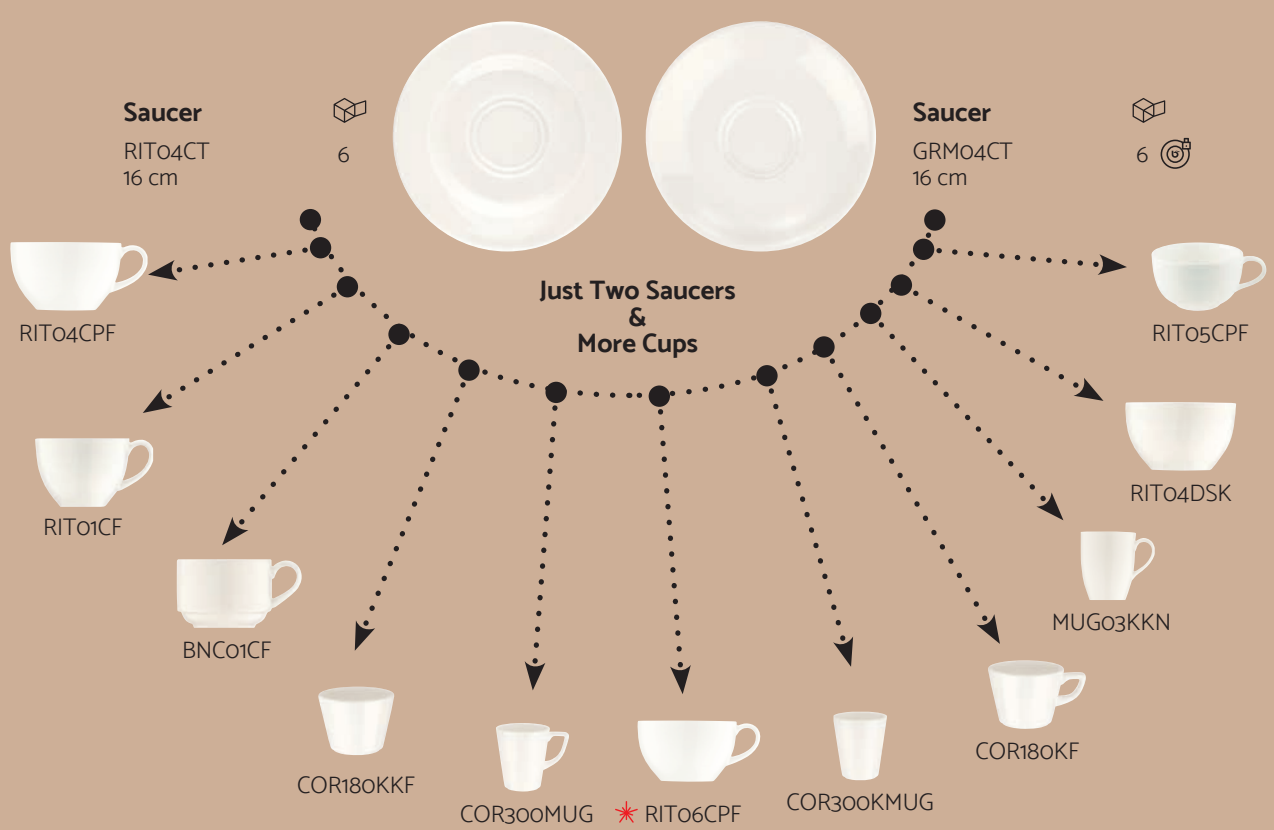

Mugs

The Mugs Collection stands out with its elegant design and durable porcelain material. Ideal for the Horeca sector, this collection includes soft beverage mugs in various sizes and stylish forms. Combining aesthetics with practicality, it offers an easy-to-clean and long-lasting experience.