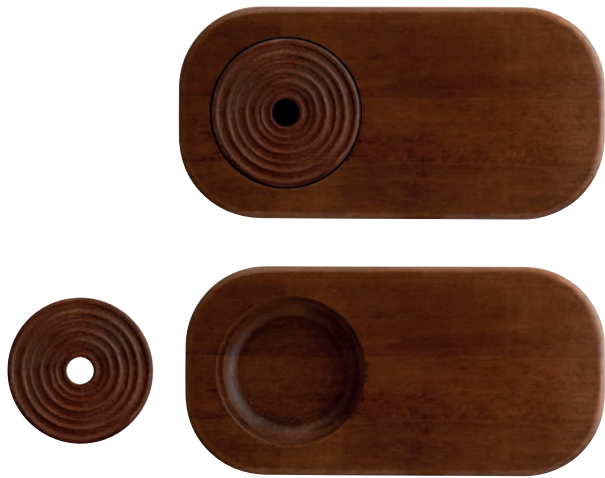

Rectangular Serving Board

WDMIXLAB
32 x 16 cm

6