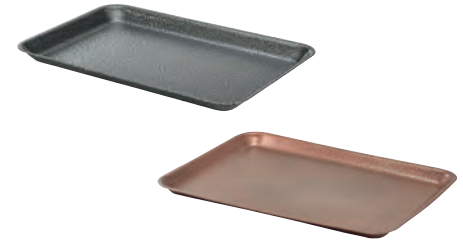

Serving Trays

Code	Description	Size (L x W x H)	MOQ	Pack	Each
GST3121S	Silver	31.5 x 21.5 x 2cm	1	12	—
GST3121C	Copper	31.5 x 21.5 x 2cm	1	12	—

- Made from Galvanised Steel.
- For Greaseproof Paper - See pages 223 - 226