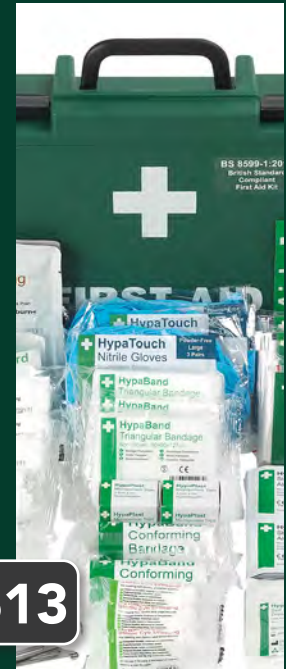

SAFETY & FIRST-AID

Safety & first-aid items suitable for all establishments

- Burns First-Aid & Catering First-Aid Kits **613**
- Plasters, Fire Blanket & Rubber Safety Mats **614**

First-Aid Kits

613

BACK TO MAIN CONTENTS