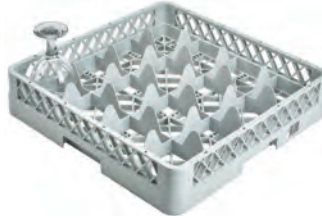

16 Compartment Glass Rack

Code	Description	MOQ	Pack	Each
GR16	Rack	1	6	—
GR16-1	Rack + 1 Ext	1	1	—
GR16-2	Rack + 2 Ext	1	1	—
GR16-3	Rack + 3 Ext	1	1	—
GR16-4	Rack + 4 Ext	1	1	—
ER16	16 Compartment Extender	1	12	—

- For large cocktail glasses & delicate wine stems with oversize bowls.
- Accommodates Glasses up-to Size (Ø): 108mm
- Top Extender colour: **Grey**