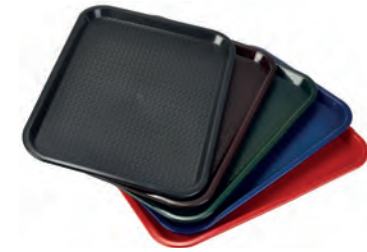

Fast Food

Code	Description	Size (L x W)	MOQ	Pack	Each
CT1014-03	Black	35.6 x 27.5cm	1	12	—
CT1014-14	Blue	35.6 x 27.5cm	1	12	—
CT1216-03	Black	41.5 x 30.5cm	1	12	—
CT1216-05	Red	41.5 x 30.5cm	1	12	—
CT1216-14	Blue	41.5 x 30.5cm	1	12	—
CT1216-08	Green	41.5 x 30.5cm	1	12	—
CT1216-69	Brown	41.5 x 30.5cm	1	12	—
CT1418-03	Black	45.7 x 35.6cm	1	12	—
CT1418-05	Red	45.7 x 35.6cm	1	12	—
CT1418-14	Blue	45.7 x 35.6cm	1	12	—
CT1418-08	Green	45.7 x 35.6cm	1	12	—
CT1418-69	Brown	45.7 x 35.6cm	1	12	—

- Economical lightweight Polypropylene trays.
- Skid-resistant surface.
- Drying and stacking lugs.