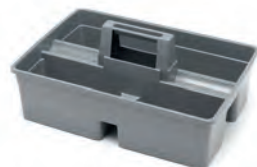

Carry Caddy

Code	Size (L x W x H)	MOQ	Pack	Each
CADDY-422979	40 x 27 x 18cm	1	15	—

- 4 compartments.