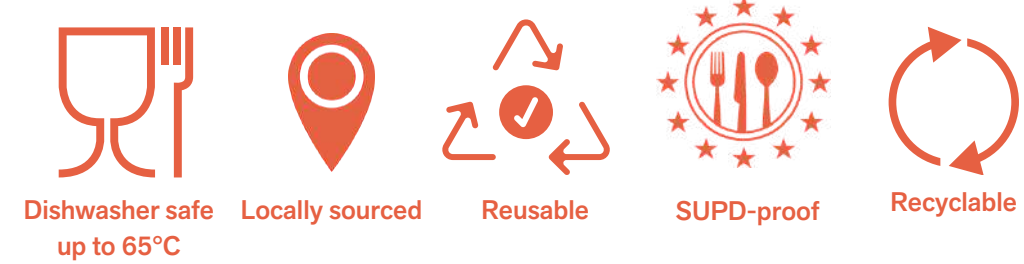

## Standard PP cups

Suitable for hot and cold applications

Average amount of reuses: 250X

Dishwasher safe up to 65°C

Material: PP

**To-go cup  
8.5oz/250ml**

Code: 80550251  
Colour: flecked grey

**To-go cup  
14.5oz/430ml**