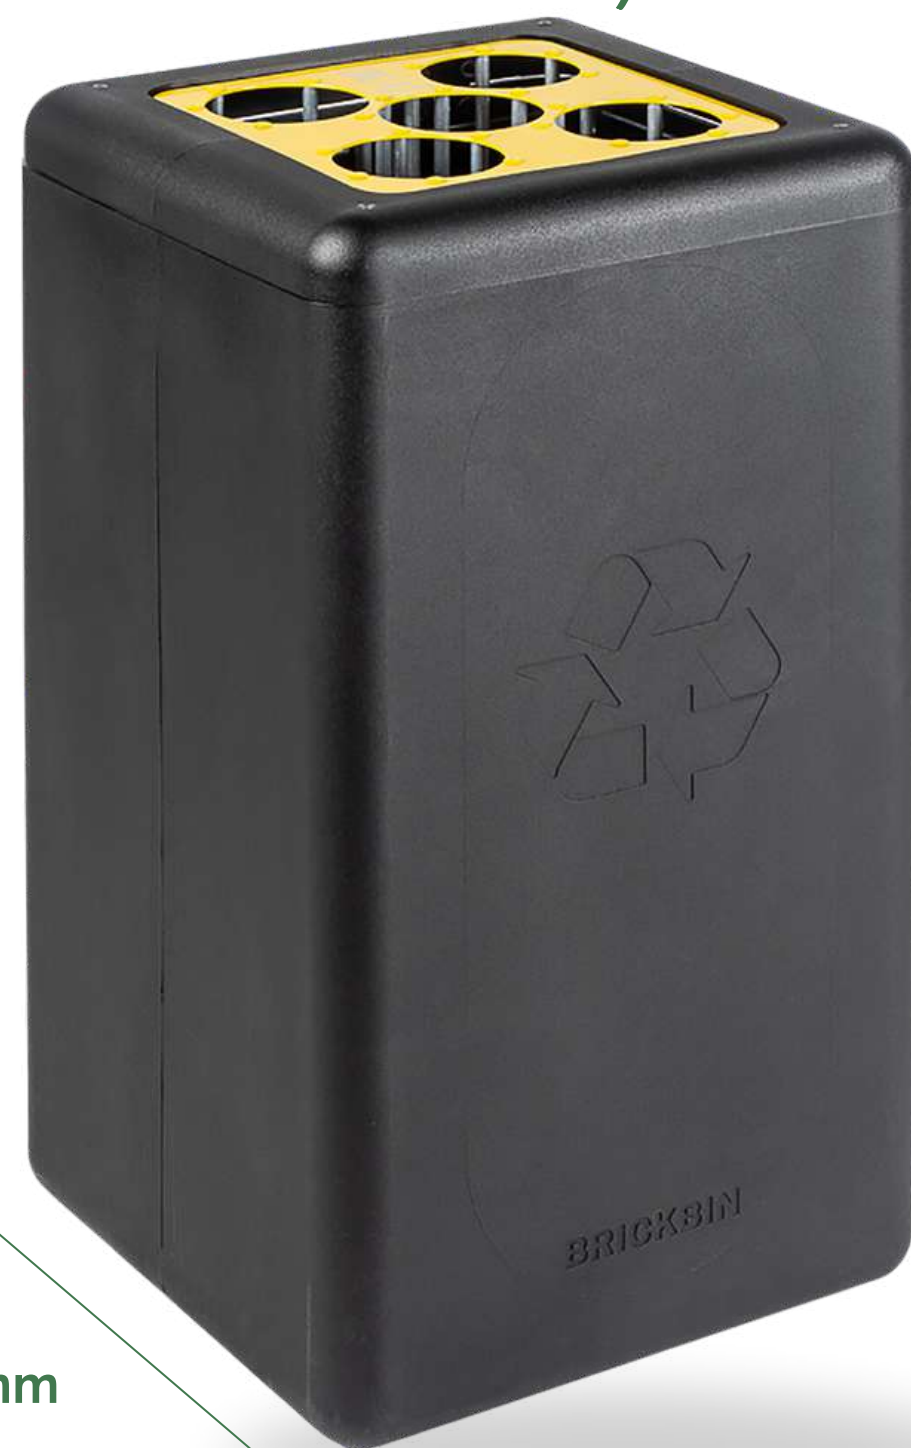

New

Locally sourced

Model 1: Brick bin

Optional insert for easy stacking of cups

700mm

350mm

350mm

Features:

- ✓ Bin colour options:
- ✓ Bin lid's colour options:
- ✓ Capacity: 65 L
- ✓ Material: made from recycled plastic (HDPE)
- ✓ Fitting waste bag size: 60x80

Customisation:

- Sticker 12.5cm
- Front plate 12.5cm
- Aluminum cup stacker (custom sizing available)

Other specifications:

- Approximate cups: 500 with stacker, 150 without stacker

Tip: best for outdoor & indoor use