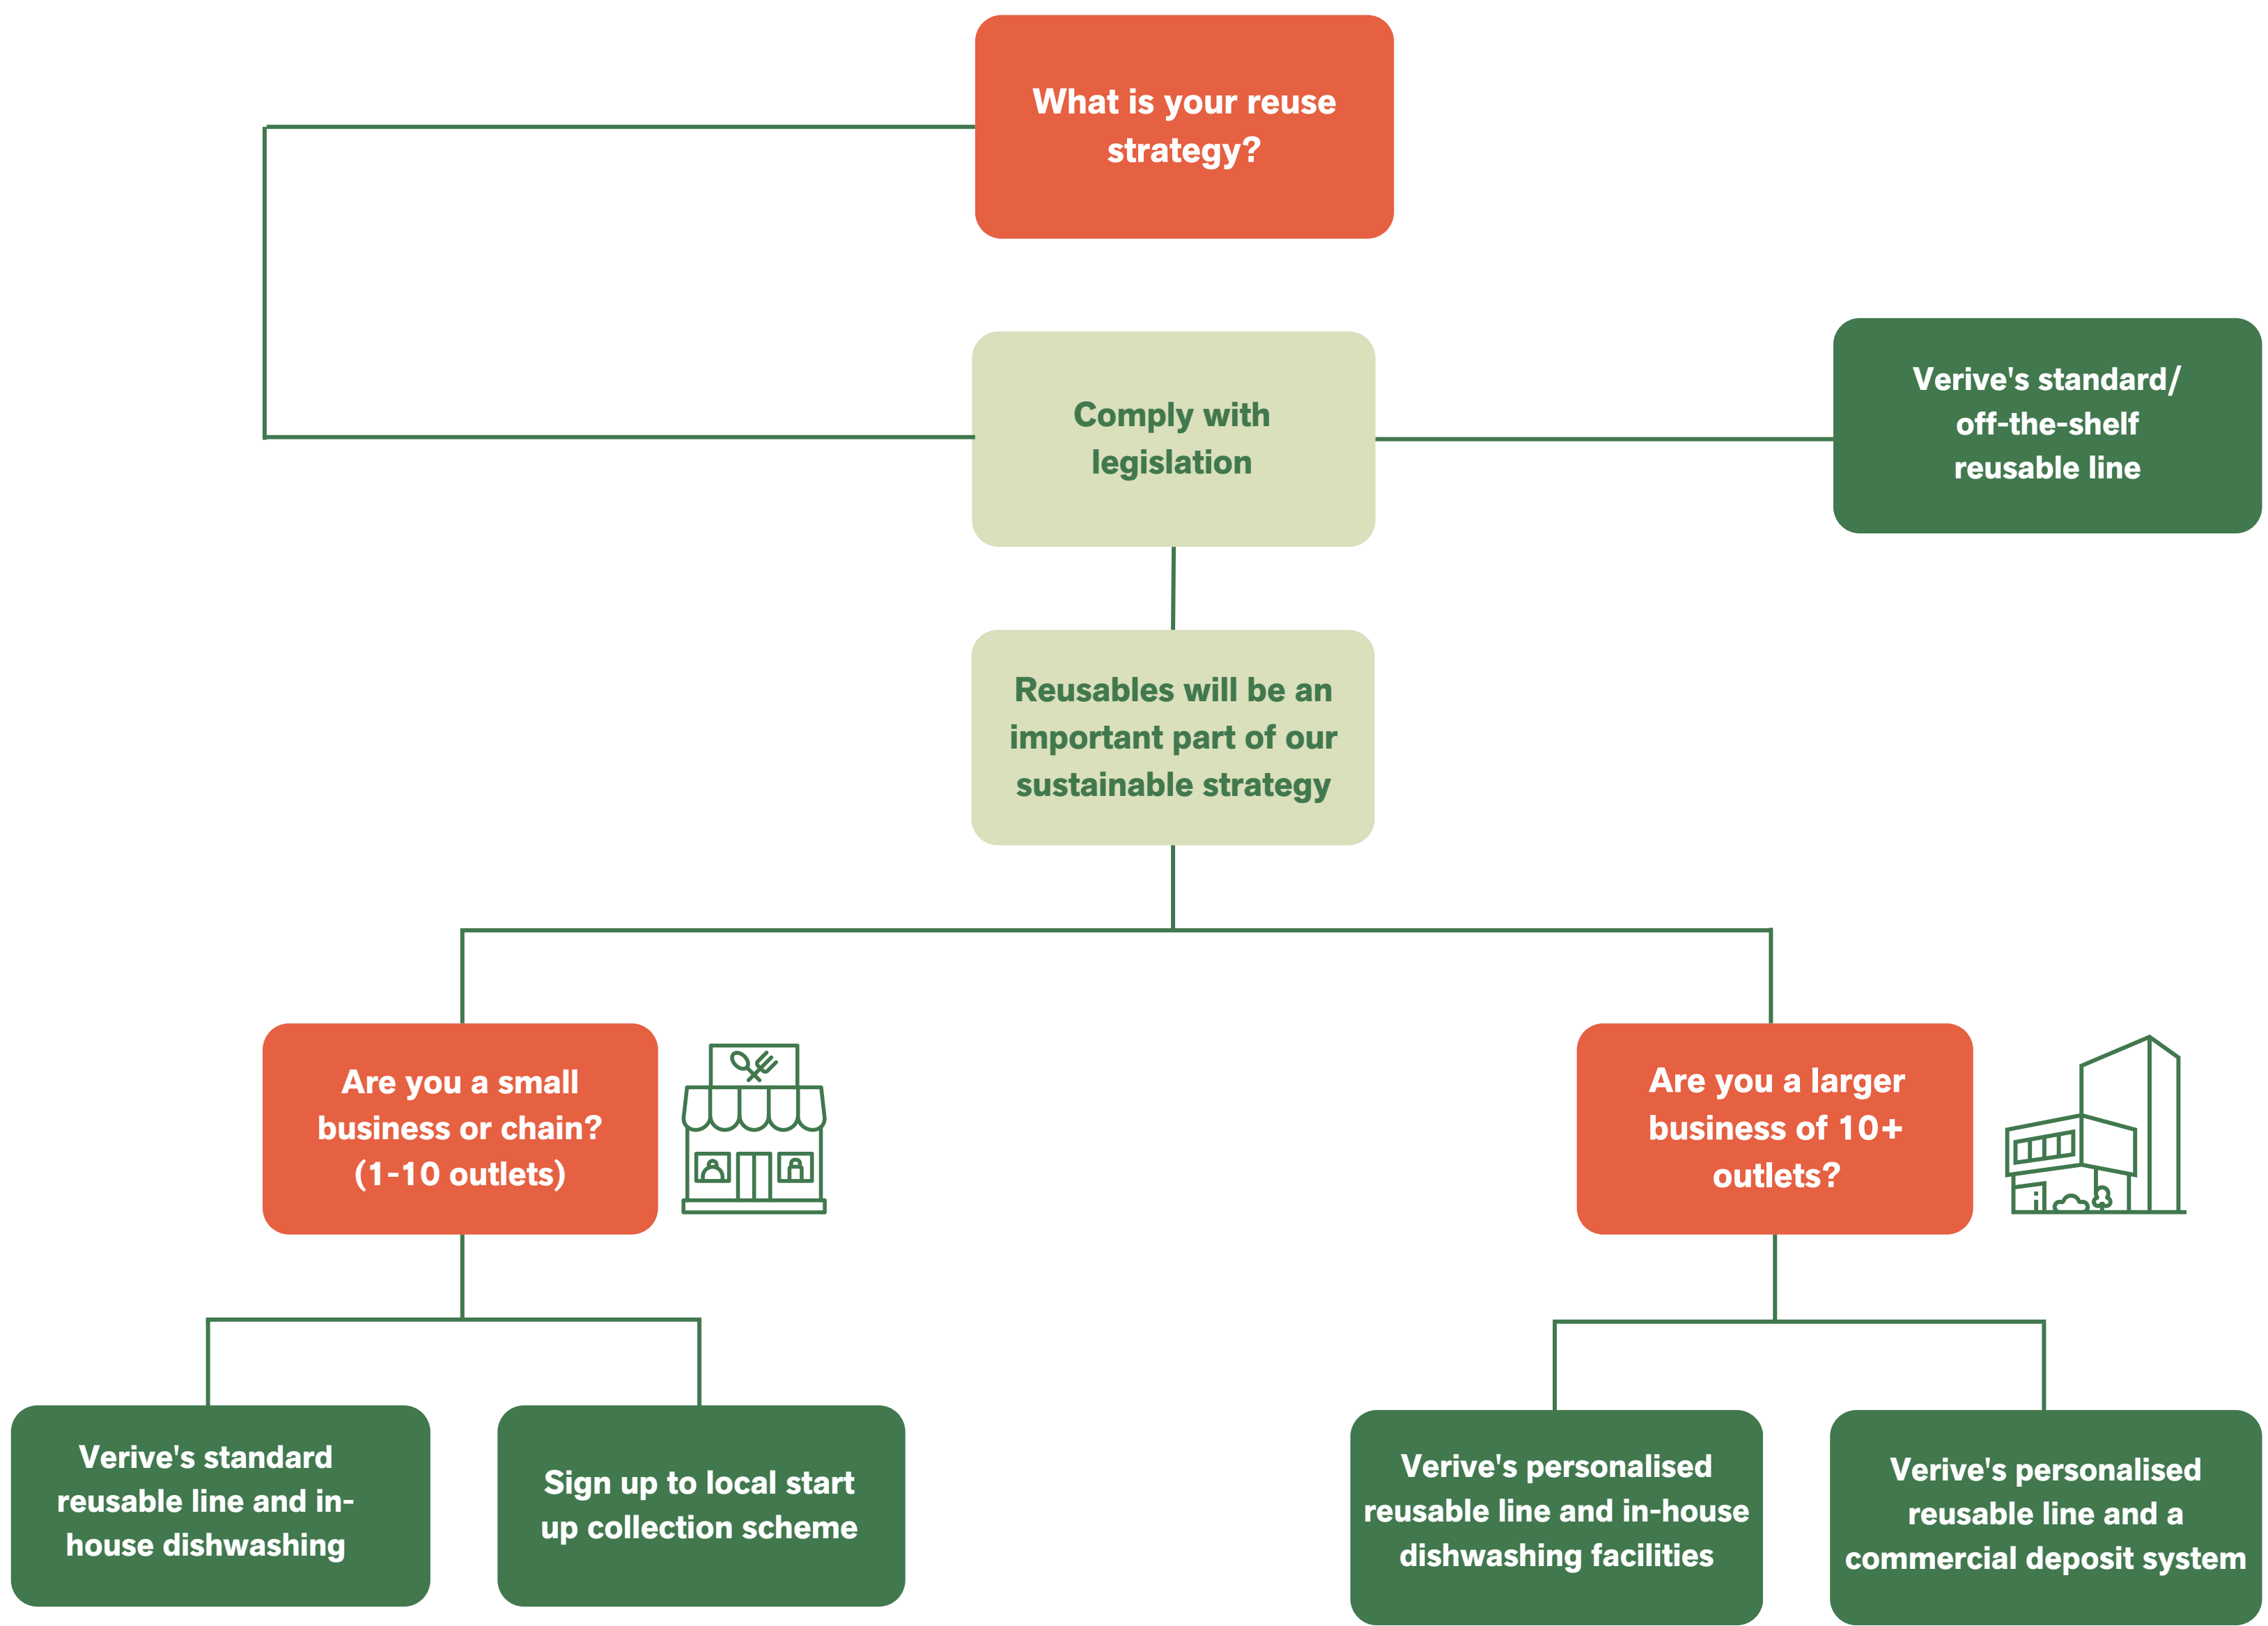

What is your plan?

Contact us to find out more about how we can help you