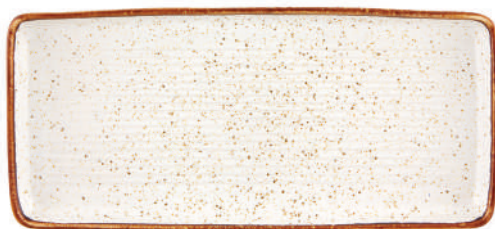

RUSTIC BLEND 27020959
Travessa Retangular 37
Rectangular Platter 37
Fuente Rectangular 37
Plat Rectangulaire 37
△ 1100 gr A 30 mm C 365 mm L 170 mm
△ 2 3/7 lbs H 1 1/8" L 14 3/8" W 6 3/8"