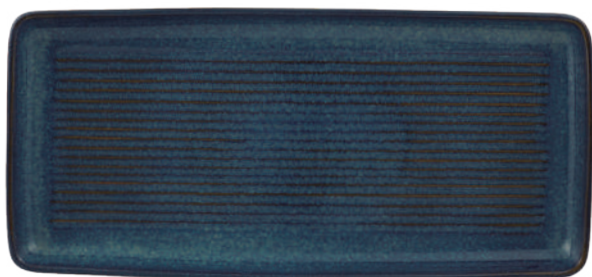

GEMSTONE LÁPIS LAZULI

GEMSTONE LÁPIS LAZULI

210020019

Travessa Retangular 36,5

Rectangular Platter 36,5

Fuente Rectangular 36,5

Plat Rectangulaire 36,5

△ 1100 gr A 30 mm C 365 mm L 170 mm

△ 2 3/8 lbs H 1 1/8" L 14 3/8" W 6 5/8"